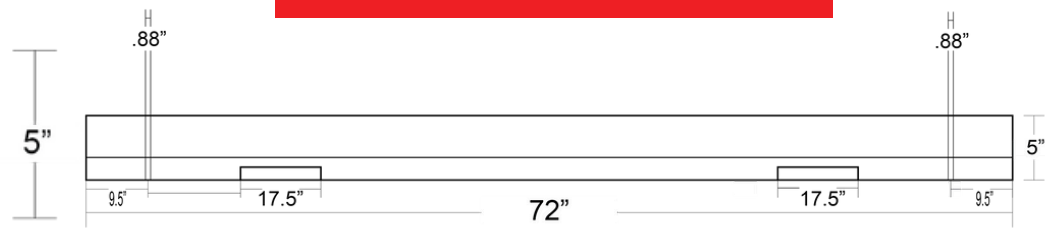

Sustainable Concrete Wheel Stops

6' WHEEL STOP - SLOTTED

PRICING

\$100

Diagrams reference only

APPLICATIONS

Highly effective in creating order and safety in parking areas. Wheel stops protect vehicles, define parking spaces, and prevent over-parking.